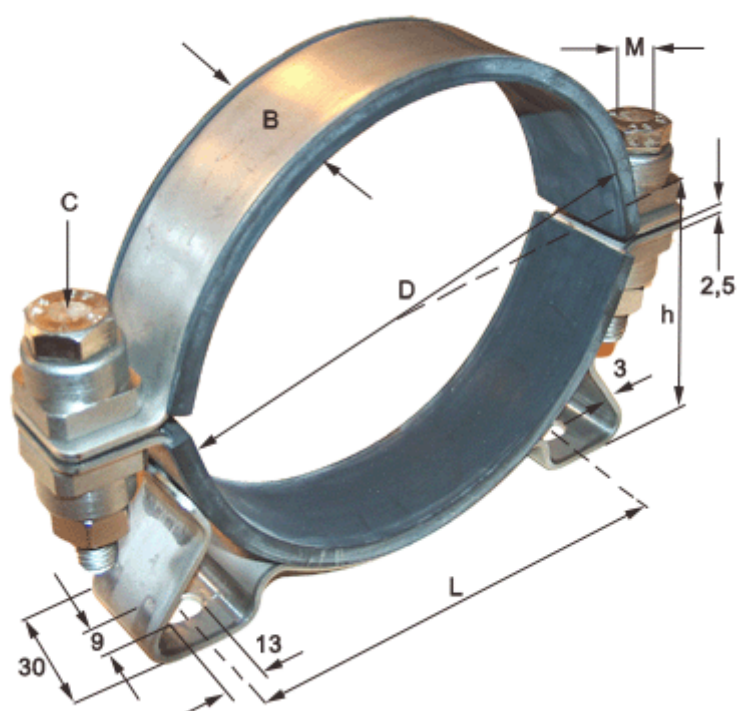

# Data Sheet

Article number: 021816025218

Description: Clamp with bracket and rubber  
SPGU 6025. 218/30 SK

## Measures

C (screw type) = SK hexagon screw

Diameter D = 218

h = 117

L = 216

Width B = 30